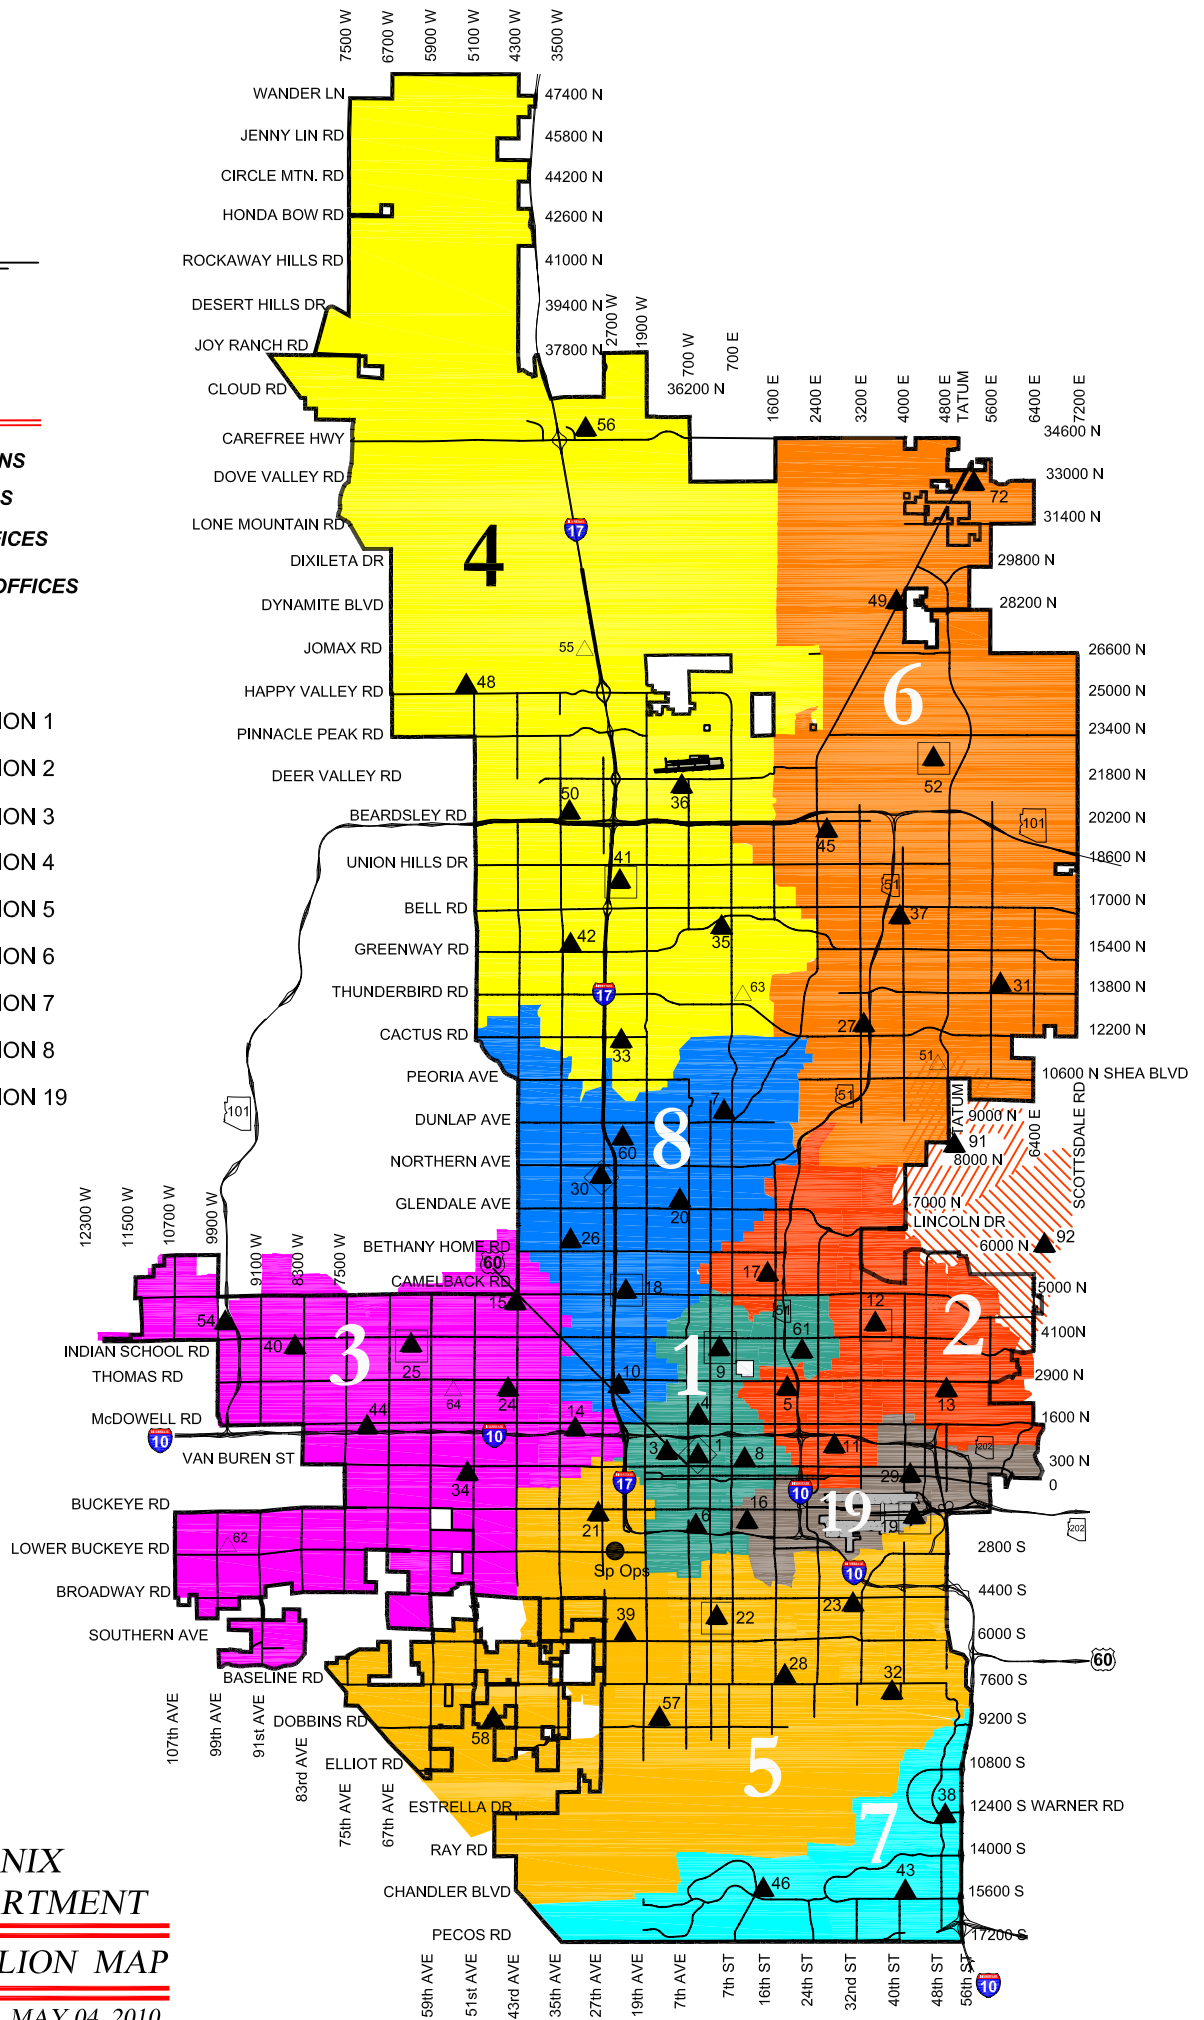

LEGEND

- ▲ EXISTING FIRE STATIONS
- △ FUTURE FIRE STATIONS
- BATTALION CHIEF OFFICES
- ◇ SHIFT COMMANDERS OFFICES

- BATTALION 1
- BATTALION 2
- BATTALION 3
- BATTALION 4
- BATTALION 5
- BATTALION 6
- BATTALION 7
- BATTALION 8
- BATTALION 19

PHOENIX
FIRE DEPARTMENT

DISTRICT BATTALION MAP